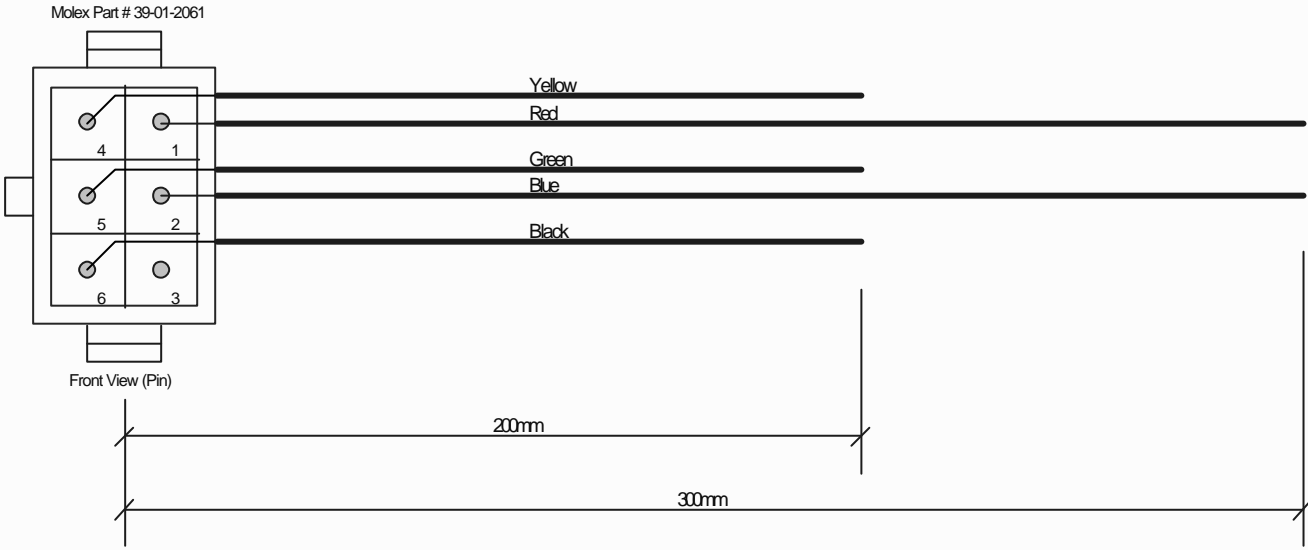

Part # BD-4501

Copyright (C) 2006 by BonusData AG,CH-4710 Balsthal

Title			MDB connection cable for SPS2MDB		
Size	Number	Revision			
A4	13-2-1				
Date:	30.08.2006	Sheet of	1 of 1		
File:	\\.\13-2-1.SchDoc	Drawn By:	Anton Kappeler		